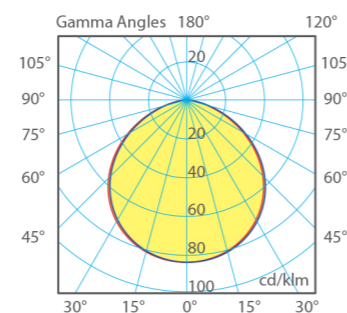

ITEM CODE	DIMEN SION(MM)	INPUTVOLTAGE(V)	POWER(W)	Number of LEDs	LUMEN OUTPUT(LM)	CRI	COLOR TEMPERATURE(K)	IP
992001214	ø68x9	12	3	27 SMD 2835	200 220	≥80	3000 6500	20
Light Tone	2700K-6500K optional							
Finish	Painting(White/Black/Silver etc...);Chrome							

Size & Assembly

Spectrum Map & Light Distribution Curve

Average beam angle(50%): 110DEG

Item Code

Illustration

Specification

992001214

- Supply cable 1.8m
- End with LED mini Connector