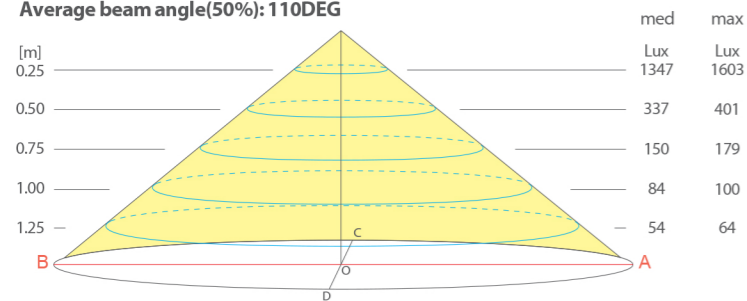

ITEM CODE	DIMEN SION(MM)	INPUTVOLTAGE(V)	POWER(W)	Number of LEDs	LUMEN OUTPUT(LM)	CRI	COLOR TEMPERATURE(K)	IP
992001214	ø68x9	12	3	27 SMD 2835	200 220	≥80	3000 6500	20
Light Tone	2700K-6500K optional							
Finish	Painting(White/Black/Silver etc...);Chrome							

Size & Assembly

Spectrum Map & Light Distribution Curve

Average beam angle(50%): 110DEG

Item Code

Illustration

Specification

992001214

- Supply cable 1.8m
- End with LED mini Connector