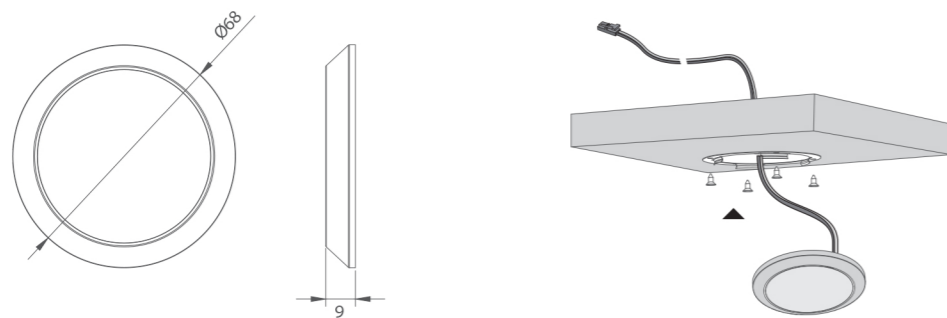

FEATURES

- Super slim body, unique structure design like eyes for your cabinet.
- Super brightness.
- Panel lighting.
- Surface mounting design, installatin easily.

RKR ELF EYE
LED Down Light

Technic Data

ITEM CODE	DIMEN SION(MM)	INPUTVOLTAGE(V)	POWER(W)	Number of LEDs	LUMEN OUTPUT(LM)	CRI	COLOR TEMPERATURE(K)	IP
992001214	ø68x9	12	3	27 SMD 2835	200 220	≥80	3000 6500	20
Light Tone	2700K-6500K optional							
Finish	Painting(White/Black/Silver etc...);Chrome							

Size & Assembly

Spectrum Map & Light Distribution Curve

Average beam angle(50%): 110DEG

Item Code

Illustration

Specification

992001214

- Supply cable 1.8m
- End with LED mini Connector

Accessory

- Mounting spring with 3M adhesive tape

Accessory

- Fastening screws ST2.5x12

Power

- HJA20-12VF (12V-20W)
- mains cable 1.5m with Euro plug
- With 6-way distributor

Combination Chart